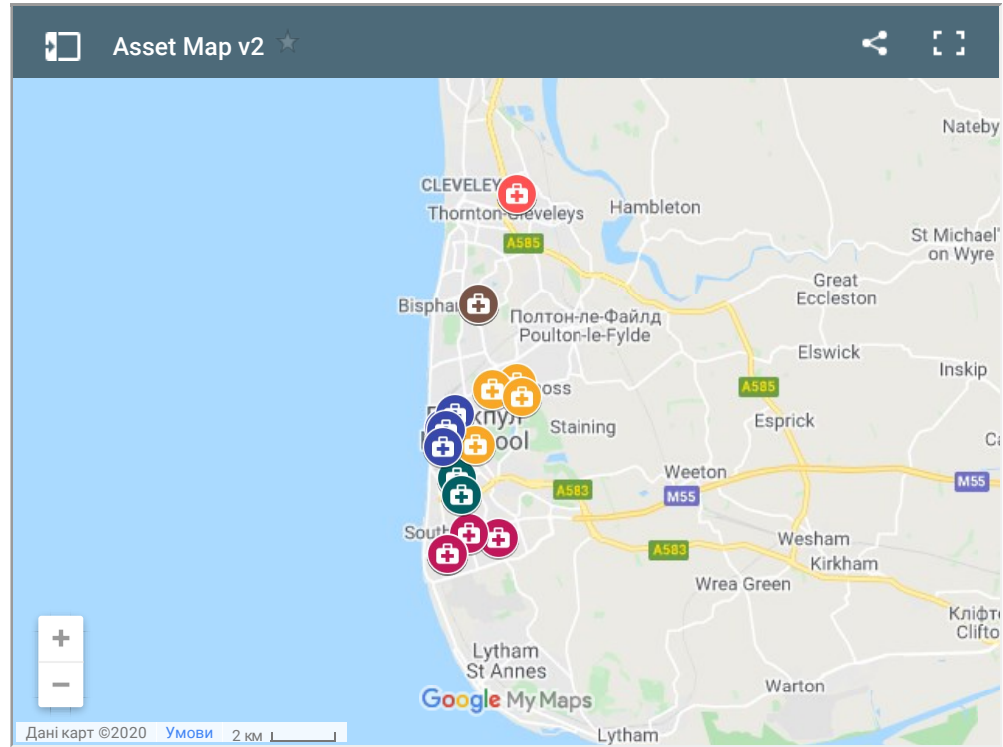

Home > Blackpool Profile > Assets Map

## Assets Map

Last Modified 26/04/2018 13:15:16

Share this page

[↑ Back to top](#)